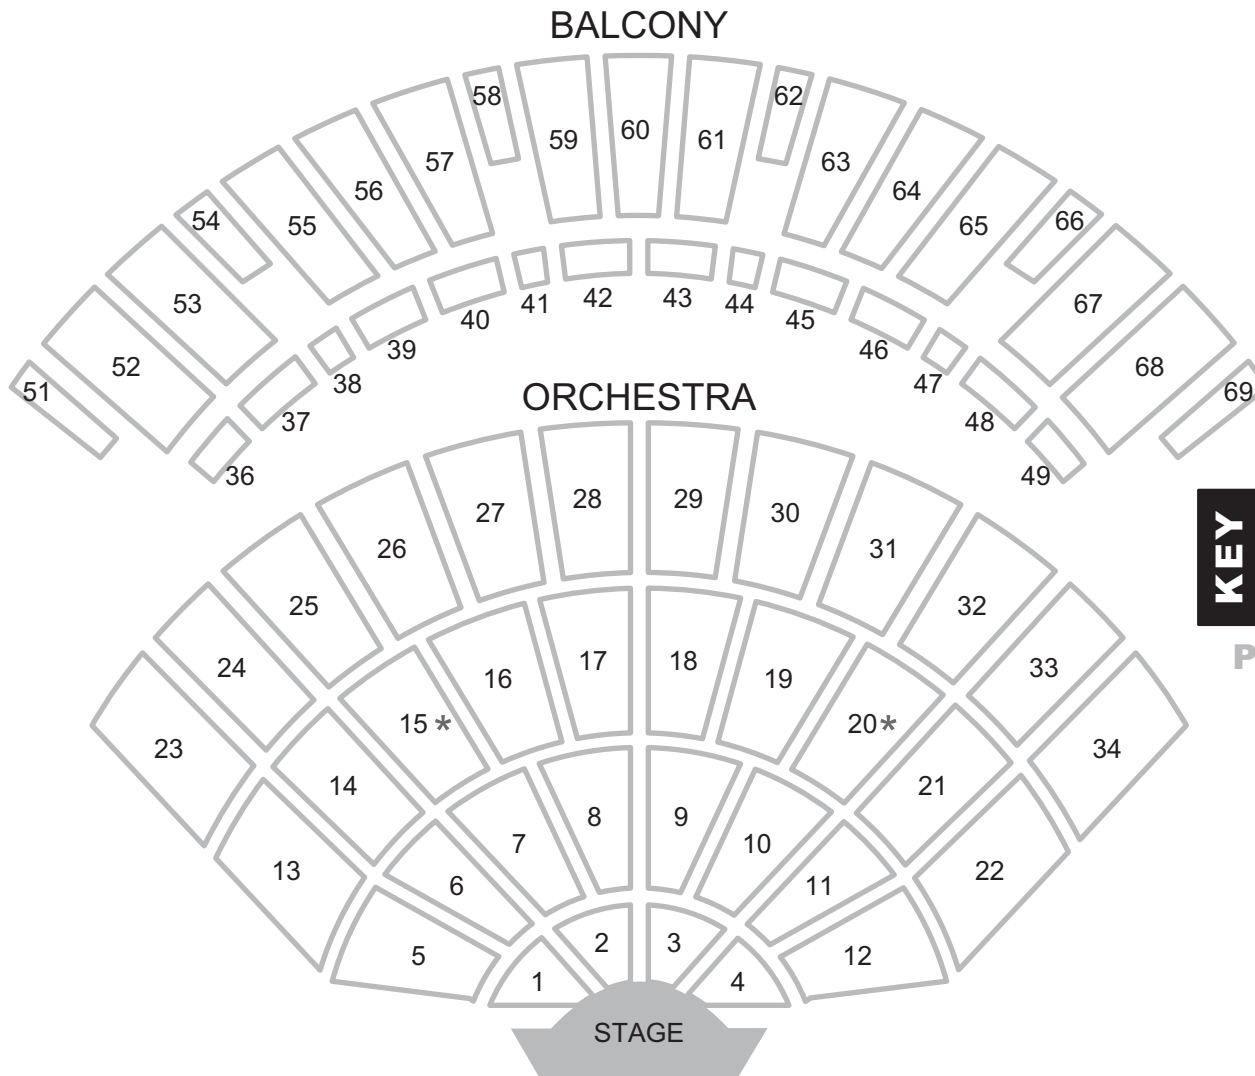

Founder's Memorial Amphitorium

KEY  Accessible Seating [*]

POWERED BY **SABO**™

KEY  Exit

POWERED BY **SABO.**

KEY

-  Exit
-  Accessible Seating

POWERED BY **SABO**

KEY

-  Exit
-  Accessible Seating

POWERED BY **SABO**

KEY  Exit

POWERED BY **SABO.**

KEY  Exit

POWERED BY **SABO.**