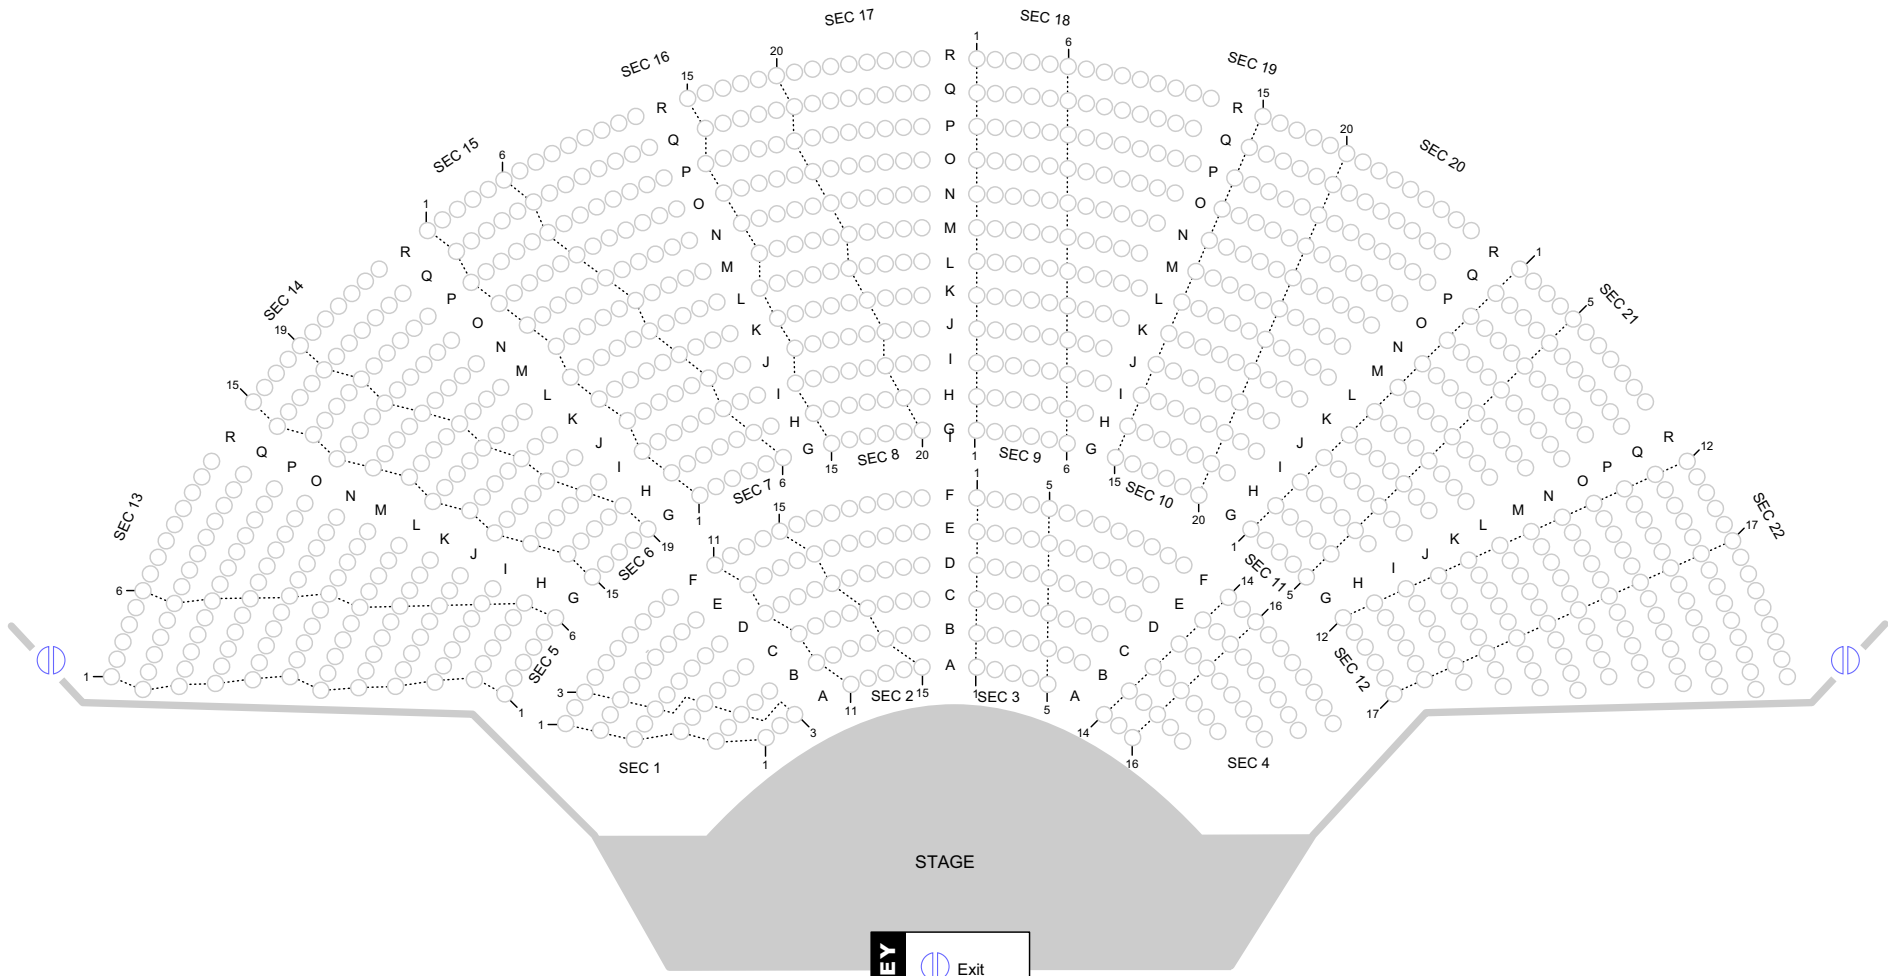

Founder's Memorial Amphitorium

KEY  Accessible Seating [*]

POWERED BY **SABO**™

KEY  Exit

POWERED BY **SABO.**

KEY

-  Exit
-  Accessible Seating

POWERED BY **SABO**

KEY

-  Exit
-  Accessible Seating

POWERED BY **SABO**

KEY  Exit

POWERED BY **SABO.**

KEY  Exit

POWERED BY **SABO.**