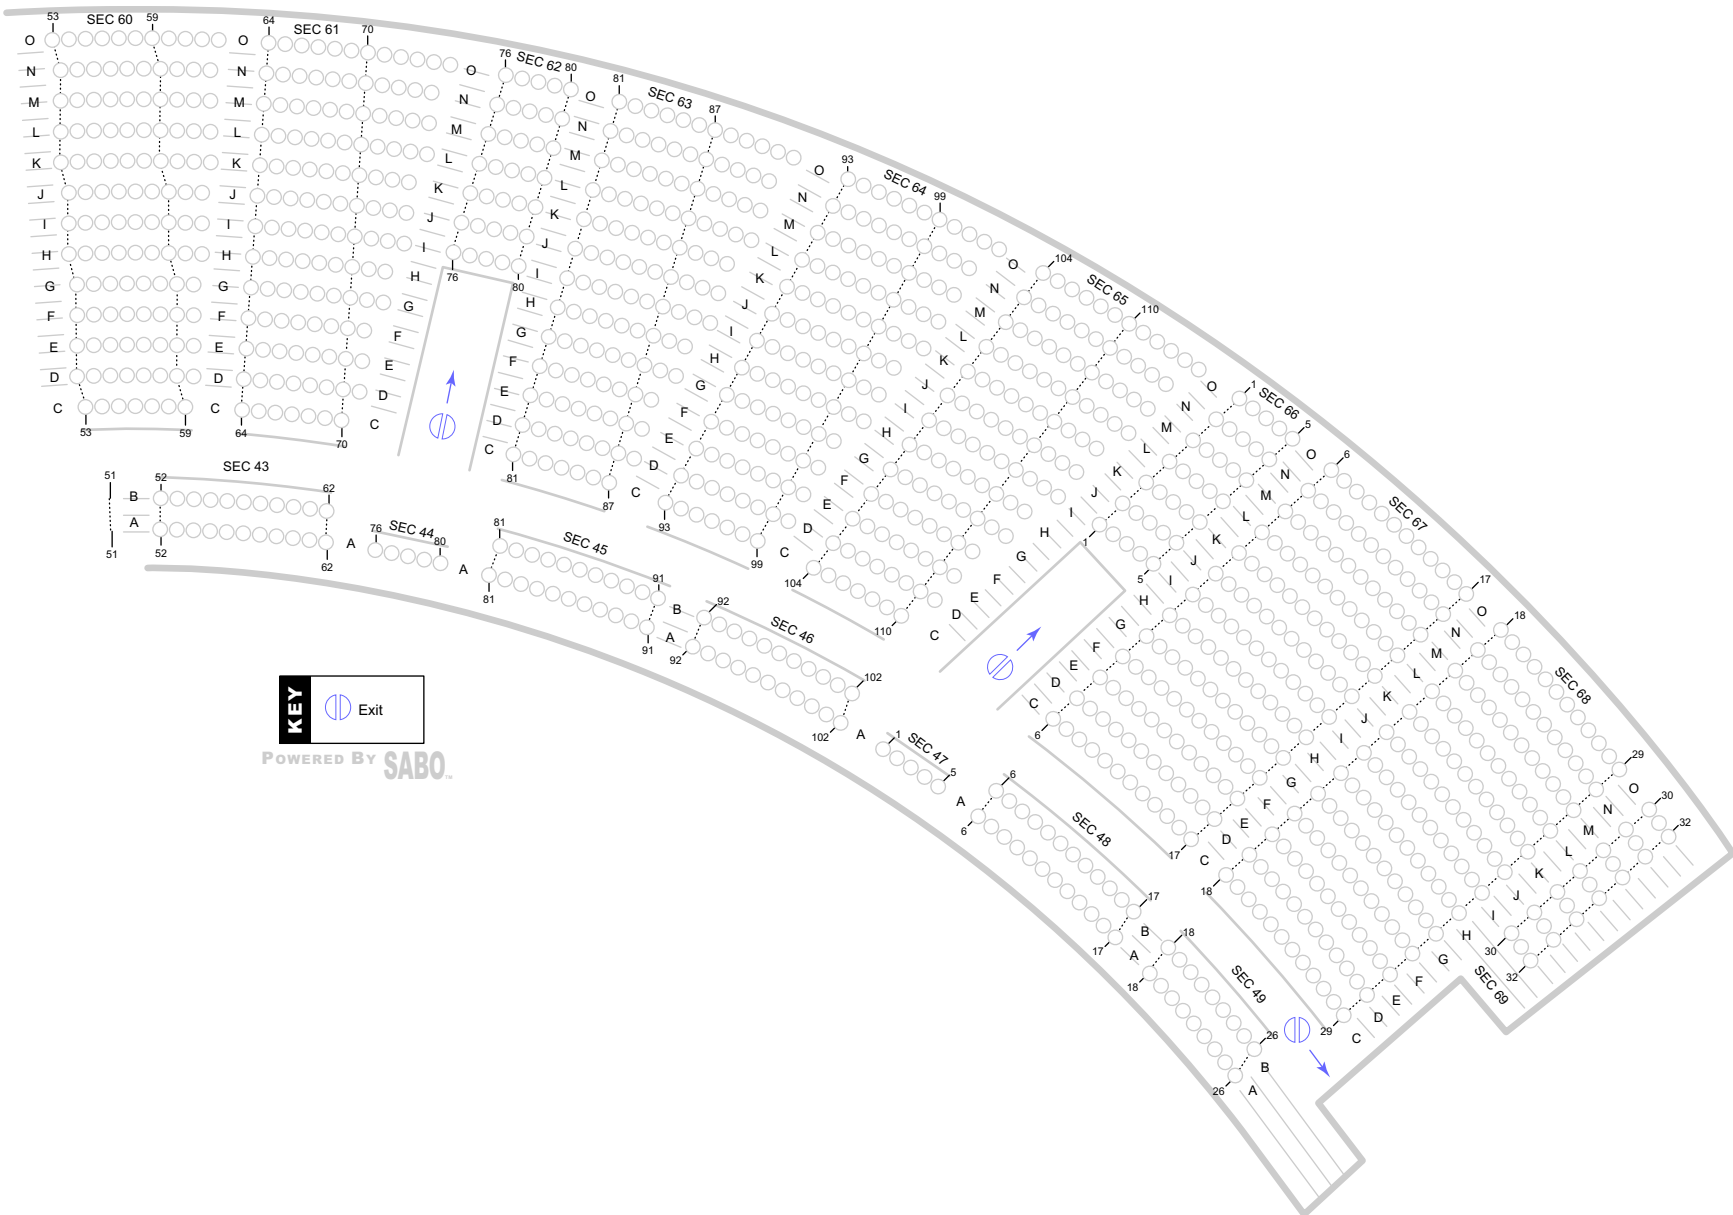

Founder's Memorial Amphitorium

KEY  Accessible Seating [*]

POWERED BY **SABO**™

KEY  Exit

POWERED BY **SABO.**

KEY

-  Exit
-  Accessible Seating

POWERED BY **SABO**

KEY

-  Exit
-  Accessible Seating

POWERED BY **SABO**

KEY  Exit

POWERED BY **SABO.**

KEY  Exit

POWERED BY **SABO.**