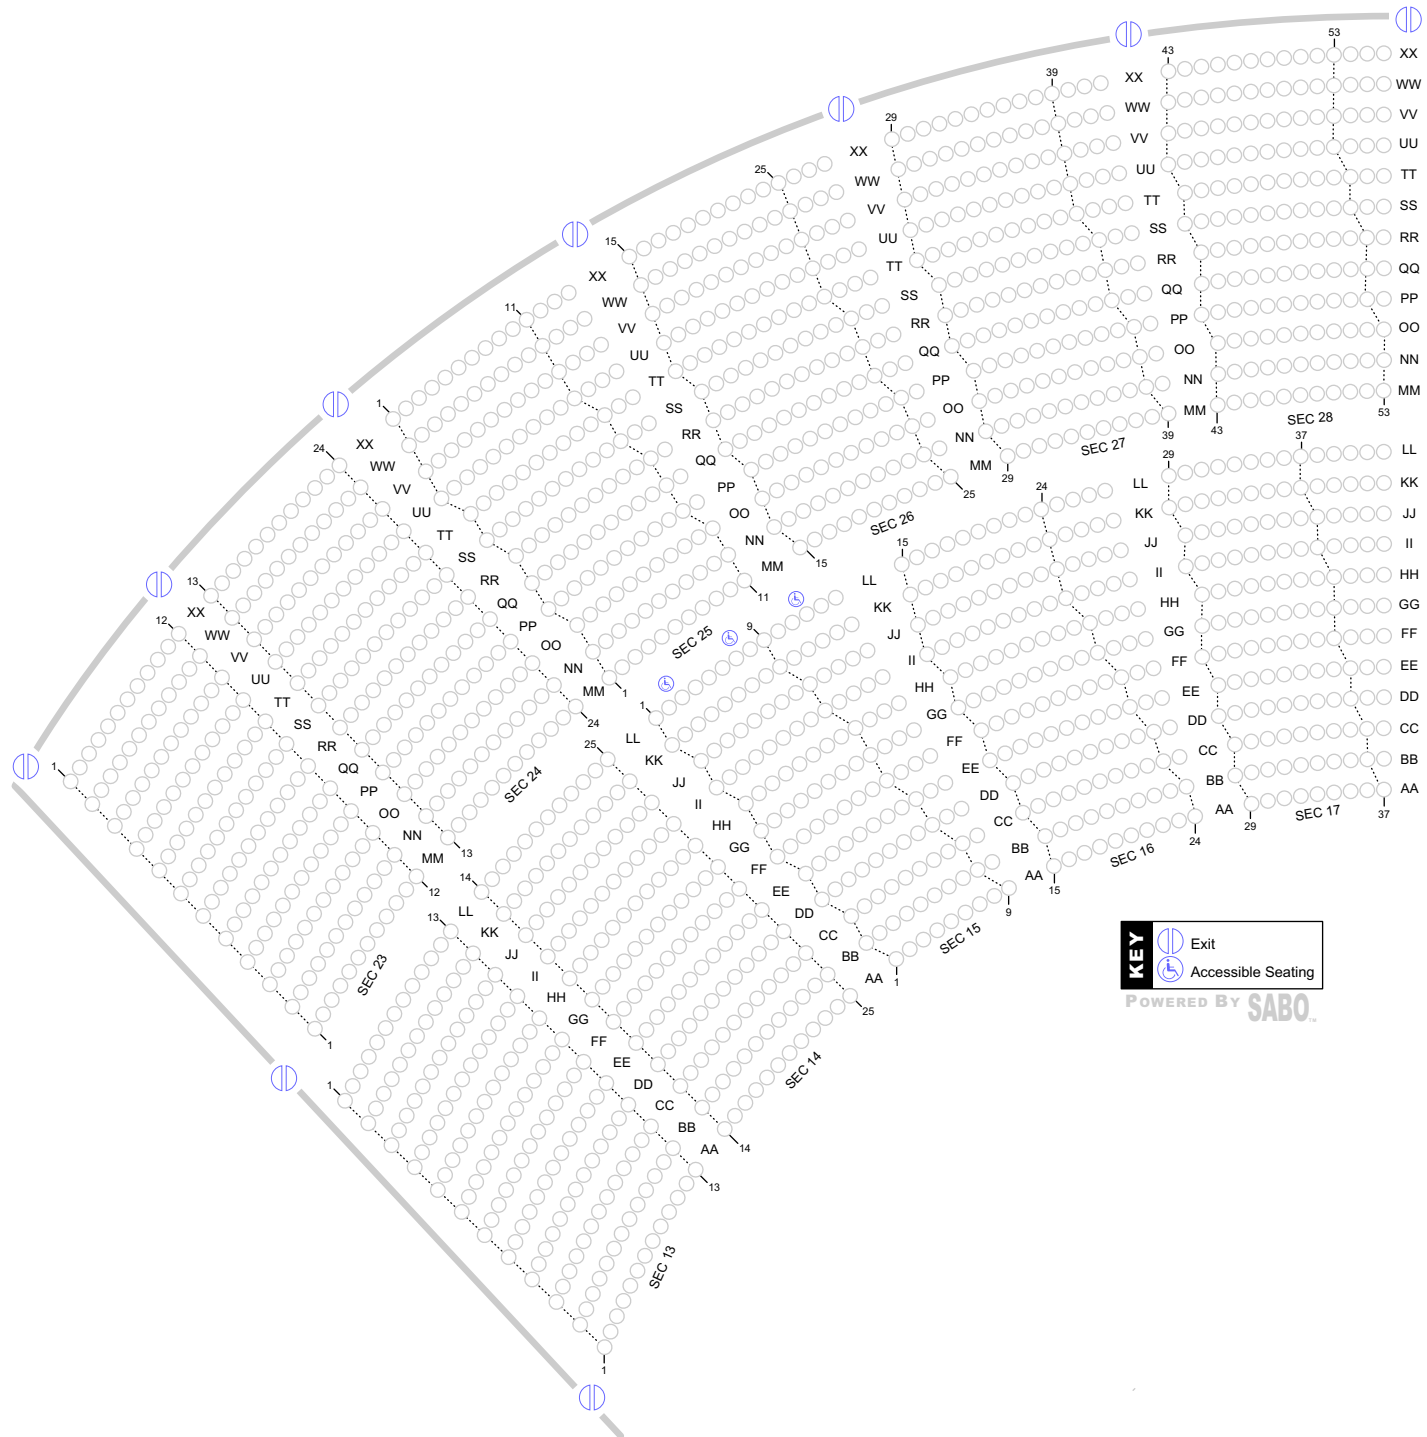

Founder's Memorial Amphitorium

KEY  Accessible Seating [*]

POWERED BY **SABO**™

KEY  Exit

POWERED BY **SABO.**

KEY

-  Exit
-  Accessible Seating

POWERED BY **SABO**

KEY

-  Exit
-  Accessible Seating

POWERED BY **SABO**

KEY  Exit

POWERED BY **SABO.**

KEY  Exit

POWERED BY **SABO.**