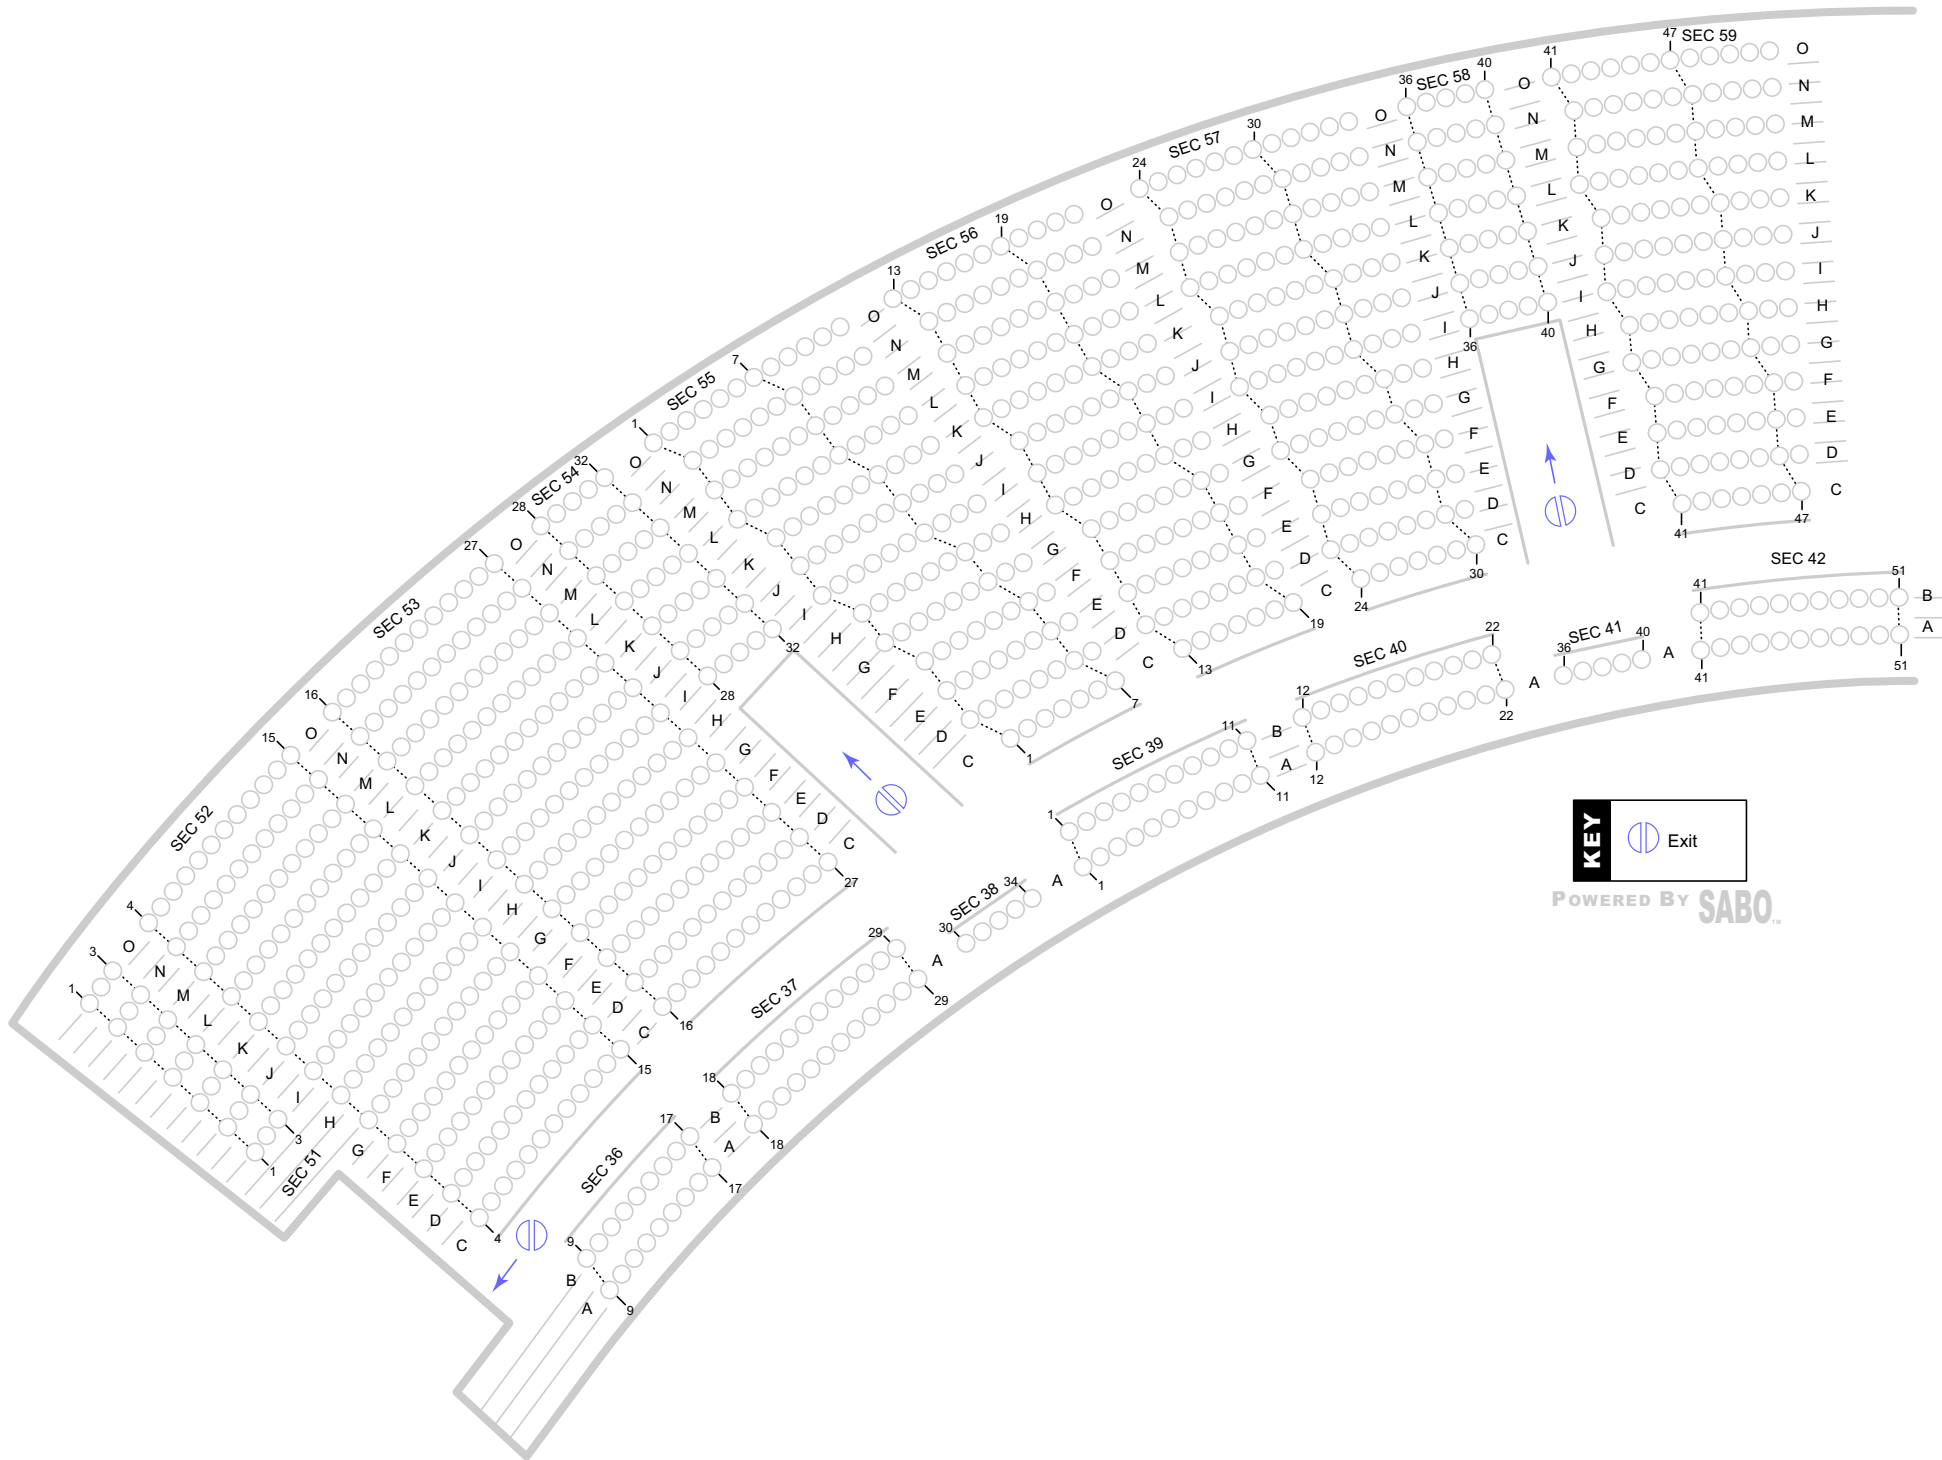

Founder's Memorial Amphitorium

KEY  Accessible Seating [*]

POWERED BY **SABO**™

KEY  Exit

POWERED BY **SABO.**

KEY

-  Exit
-  Accessible Seating

POWERED BY **SABO**

KEY

-  Exit
-  Accessible Seating

POWERED BY **SABO**

KEY  Exit

POWERED BY **SABO.**

KEY  Exit

POWERED BY **SABO.**