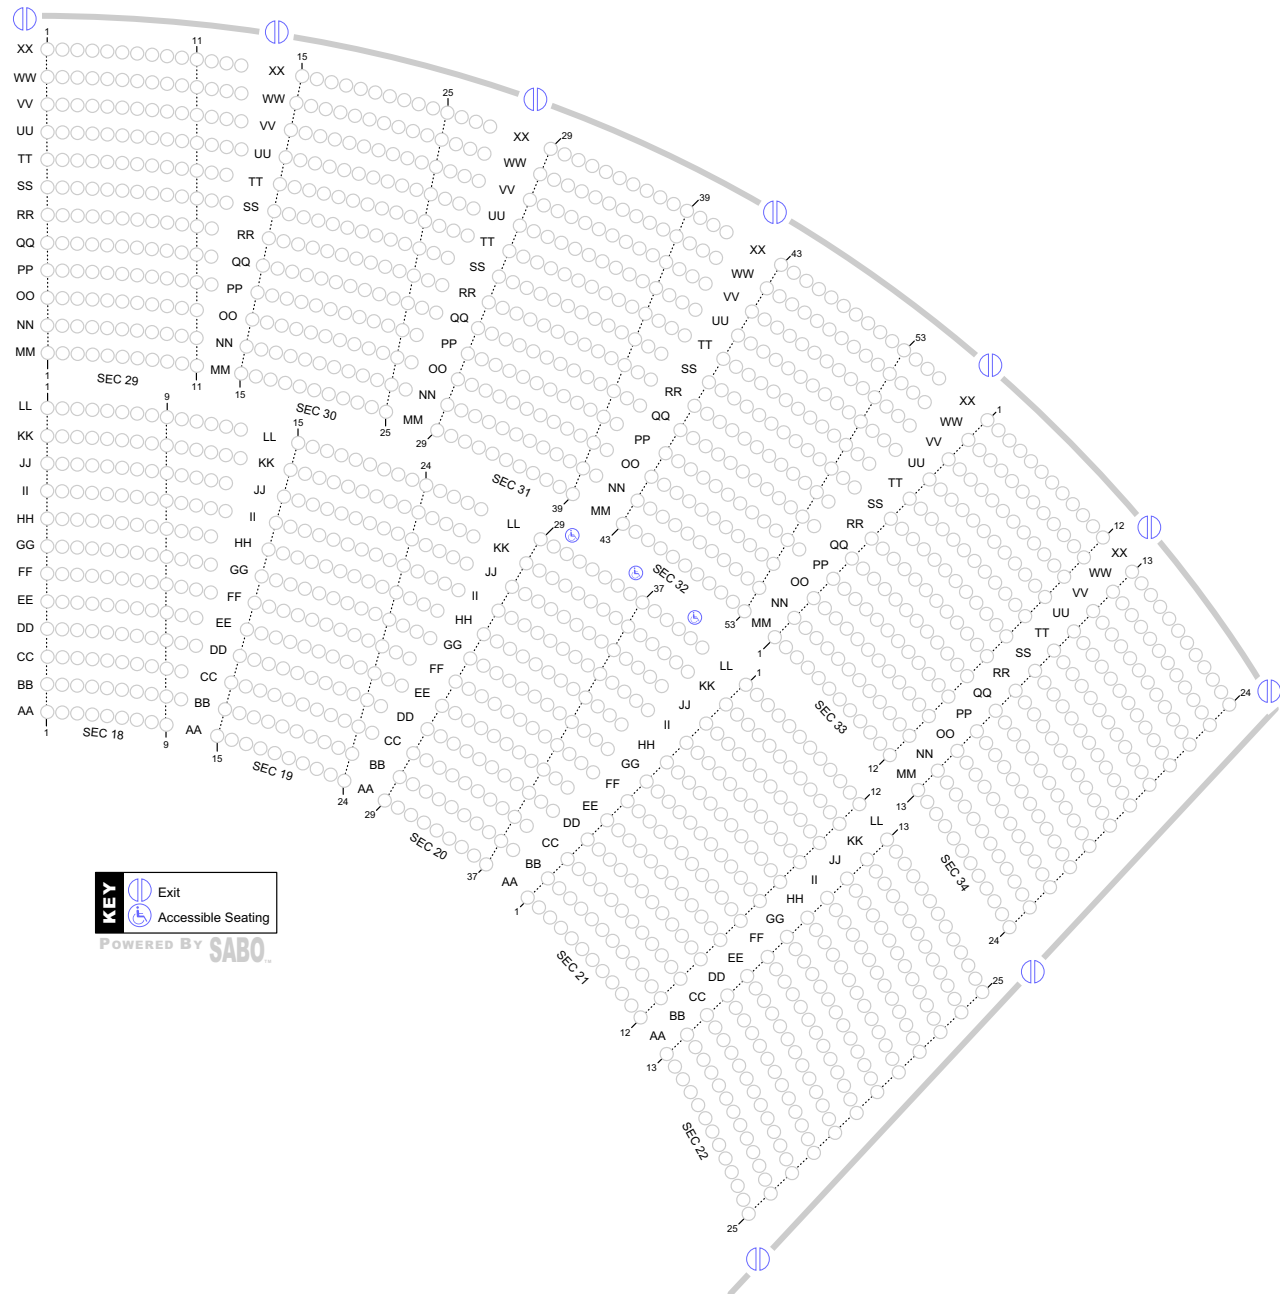

Founder's Memorial Amphitorium

KEY  Accessible Seating [*]

POWERED BY **SABO**™

KEY  Exit

POWERED BY **SABO.**

KEY

-  Exit
-  Accessible Seating

POWERED BY **SABO**

KEY

-  Exit
-  Accessible Seating

POWERED BY **SABO**

KEY  Exit

POWERED BY **SABO.**

KEY  Exit

POWERED BY **SABO.**