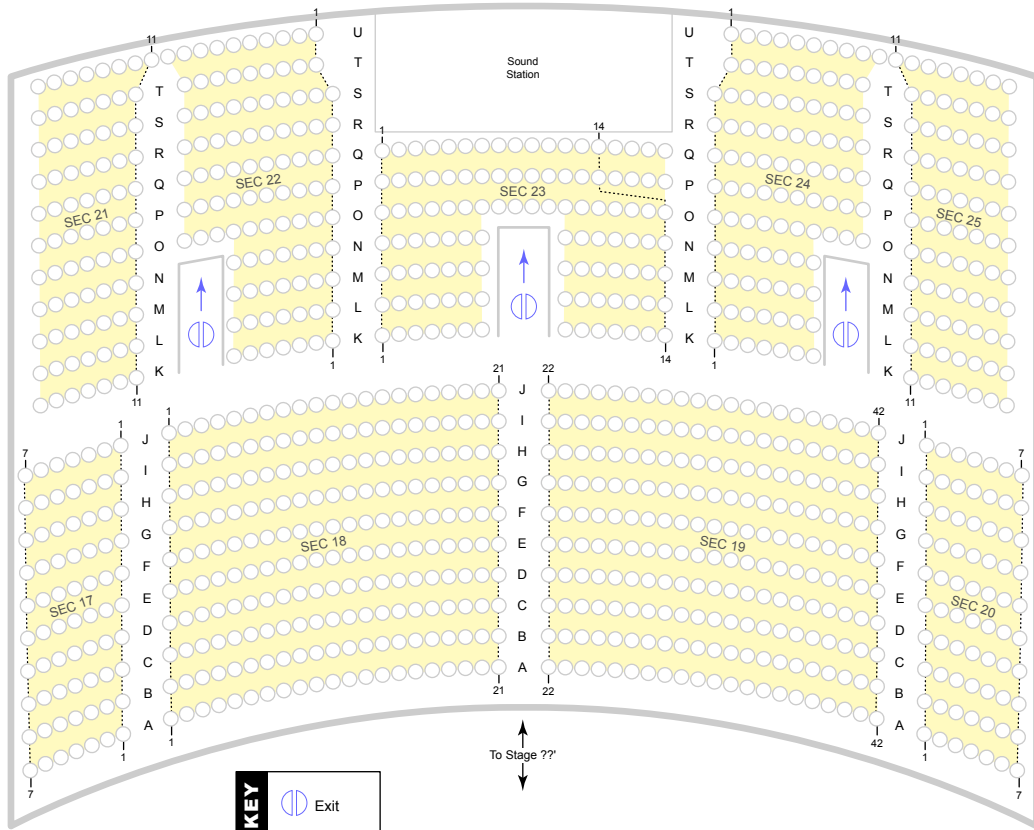

# Rodeheaver Auditorium

<b>KEY</b>	 Accessible Seating [*]
------------	--

POWERED BY **SABO**™

GROUND FLOOR

**KEY** Exit  
Accessible Seating

POWERED BY SABO.

BALCONY

**KEY**  Exit