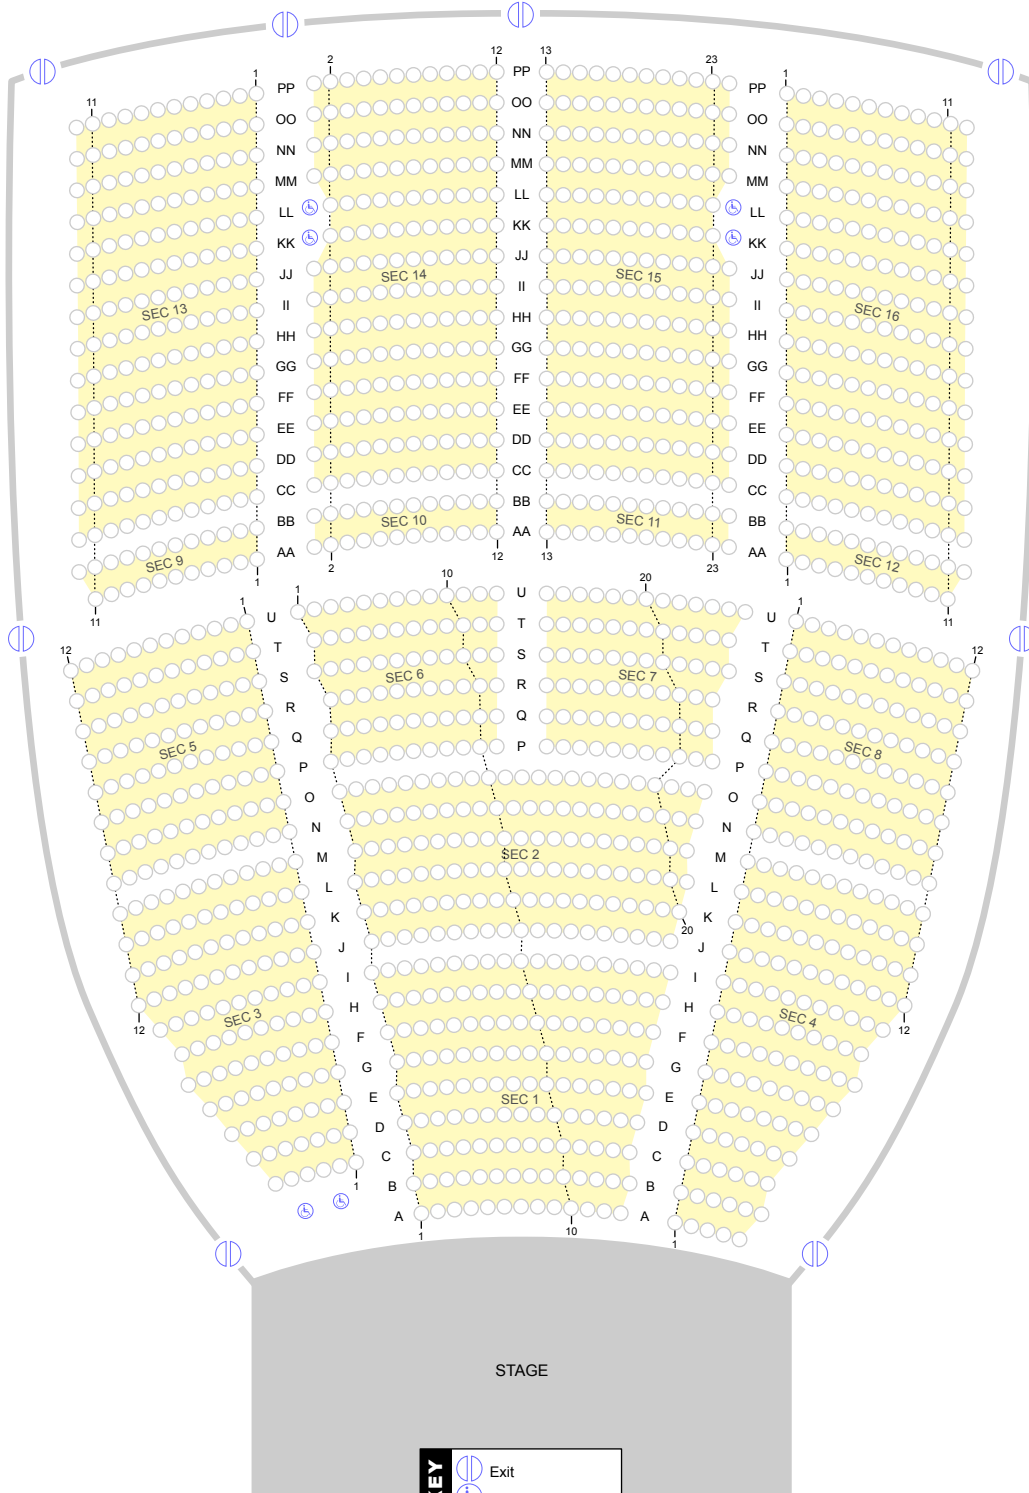

# Rodeheaver Auditorium

<b>KEY</b>	 Accessible Seating [*]
------------	--

POWERED BY **SABO**™

GROUND FLOOR

**KEY** Exit  
Accessible Seating

POWERED BY SABO.

BALCONY

**KEY**  Exit