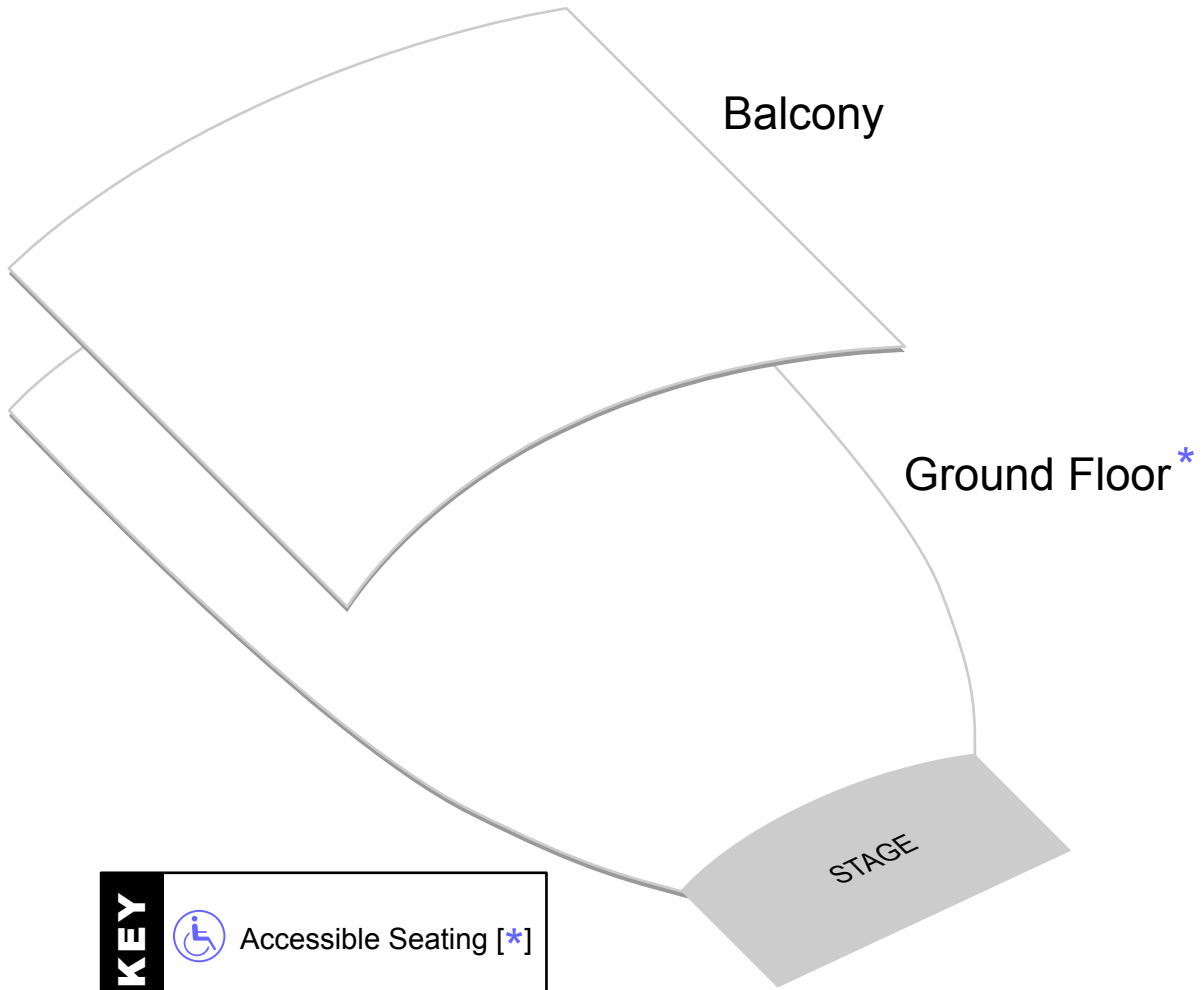

# Rodeheaver Auditorium

<b>KEY</b>	 Accessible Seating [*]
------------	--

POWERED BY **SABO**™

GROUND FLOOR

**KEY** Exit  
Accessible Seating

POWERED BY SABO.

BALCONY

**KEY**  Exit