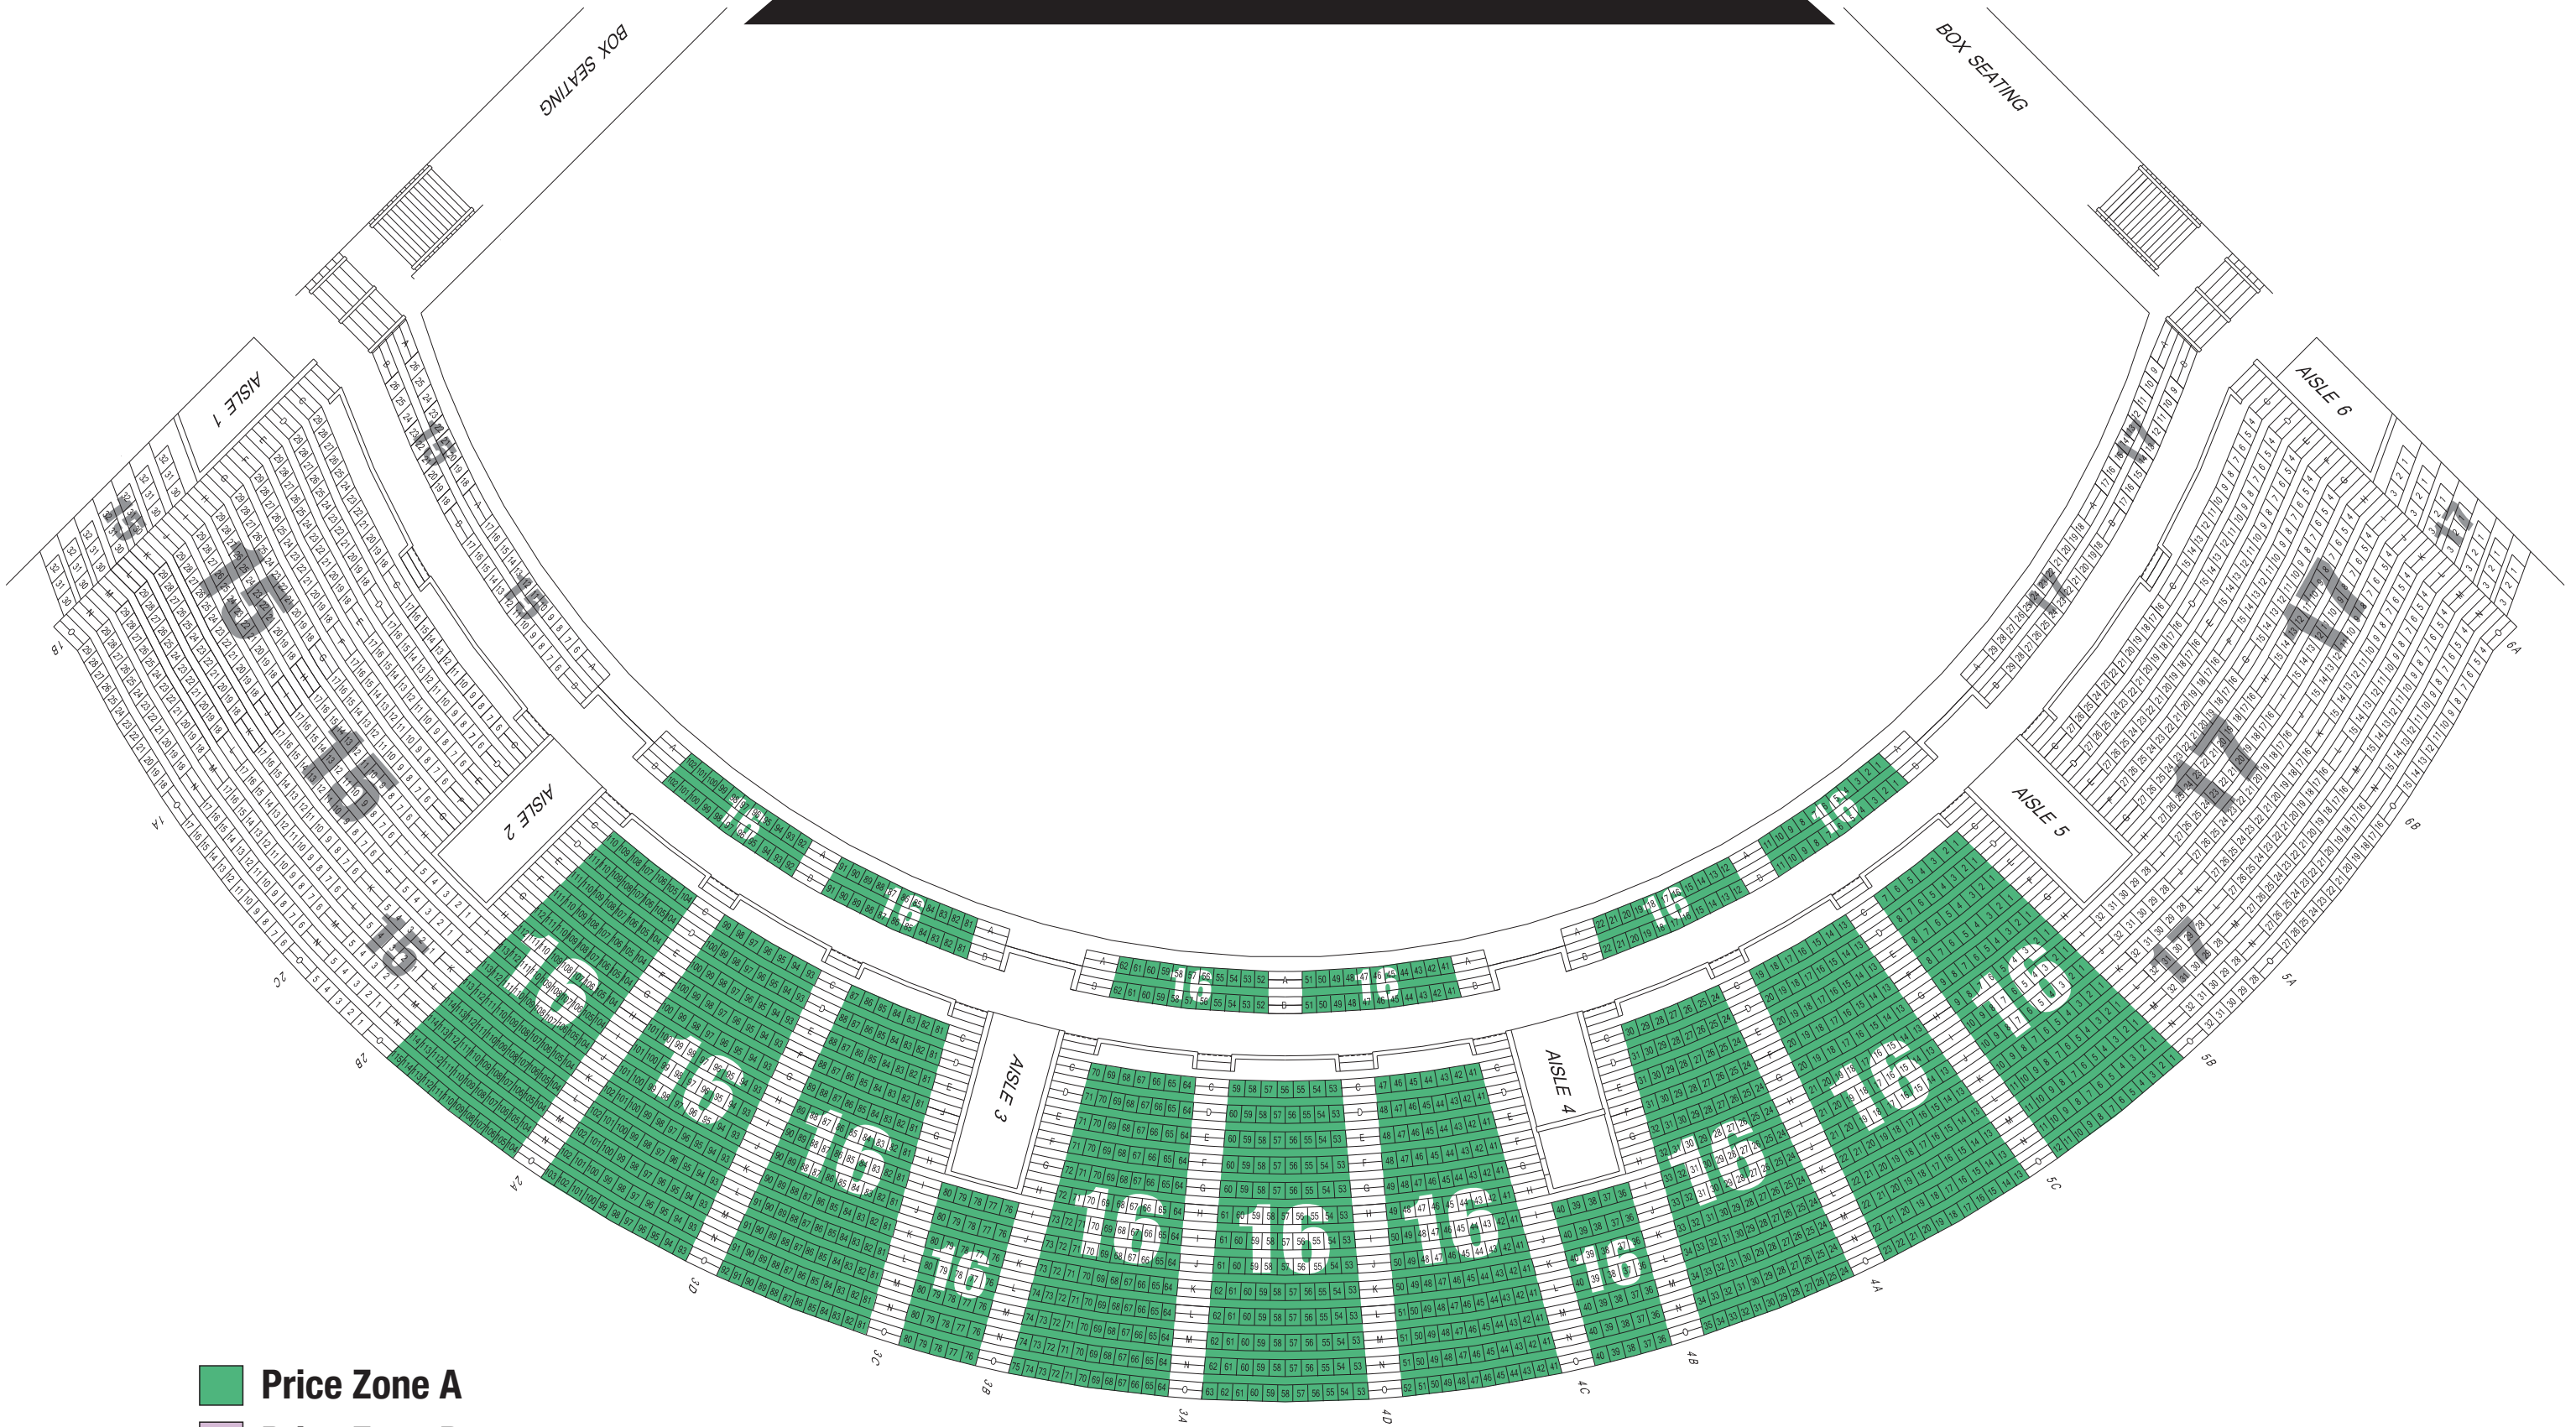

STAGE

- Price Zone A
- Price Zone B
- Price Zone C

Founder's Memorial Amphitheater  
(Ground floor seating)

# STAGE

BOX SEATING

BOX SEATING

- Price Zone A
- Price Zone B
- Price Zone C

**Founder's Memorial Amphitheater**  
(Balcony seating)