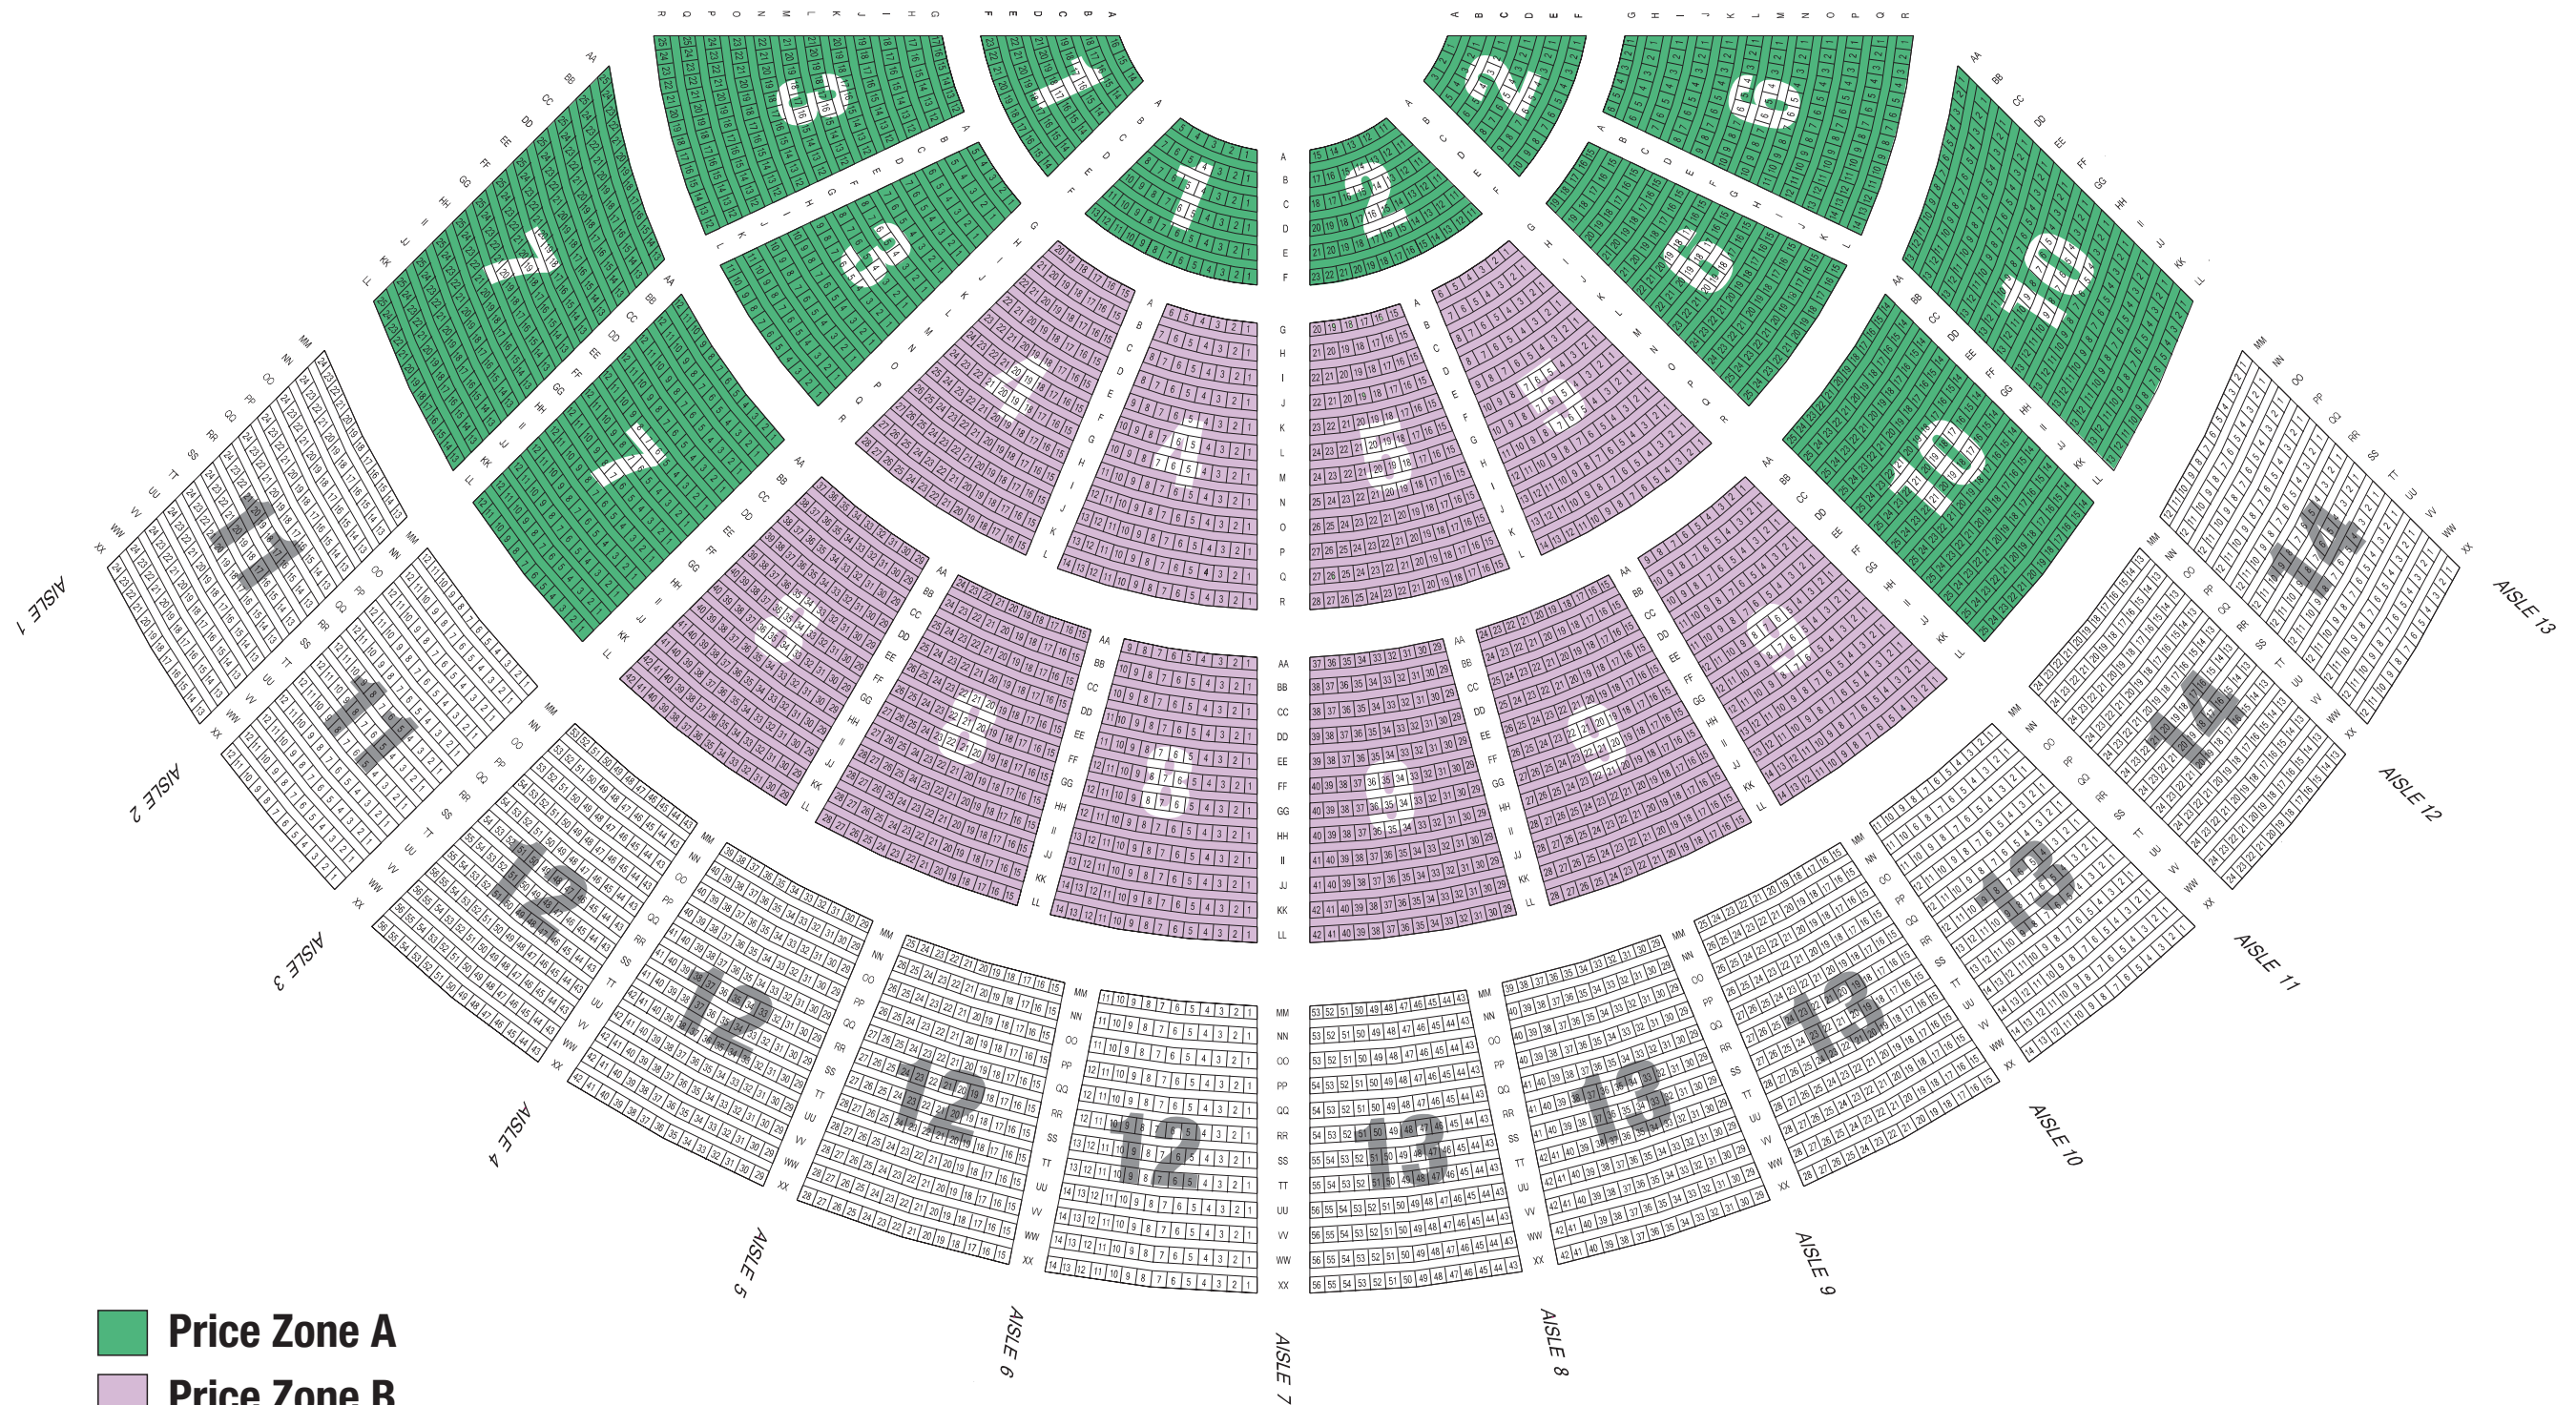

STAGE

- Price Zone A
- Price Zone B
- Price Zone C

Founder's Memorial Amphitheater  
(Ground floor seating)

# STAGE

BOX SEATING

BOX SEATING

- Price Zone A
- Price Zone B
- Price Zone C

**Founder's Memorial Amphitheater**  
(Balcony seating)